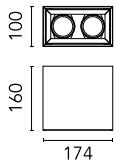

Compass Box Small 2L

Surface spotlight to be installed on ceiling/wall with LED light source. Non-regulable 220-240V, 50-60Hz power supply integrated in luminaire body.

Main specifications

Number of heads	2	Net lumen (lm)	1182
Lamp category	LED	Mountings	Ceiling surface
Power (W)	12.4W	Environment	Indoor
CCT (K)	3000K		
CRI	80		

Optical

LED type	LED array
Light distribution	Symmetric
Optical type	Medium
Beam angle (°)	31

Beam Angle: 26°

h(m)	E(lx)	D(m)
1	1326	0.47
2	332	0.93
3	147	1.40
4	83	1.87
5	53	2.34

Luminous flux luminaire
591 lm (EXTREME CUT OFF)