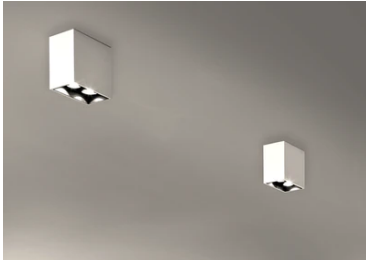

Compass Box Small 2L

Surface spotlight to be installed on ceiling/wall with LED light source. Non-regulable 220-240V, 50-60Hz power supply integrated in luminaire body.

Main specifications

Number of heads	2	Net lumen (lm)	1182
Lamp category	LED	Mountings	Ceiling surface
Power (W)	12.4W	Environment	Indoor
CCT (K)	3000K		
CRI	80		

Optical

LED type	LED array
Light distribution	Symmetric
Optical type	Medium
Beam angle (°)	31

Beam Angle: 26°

h(m)	E(lx)	D(m)
1	1326	0.47
2	332	0.93
3	147	1.40
4	83	1.87
5	53	2.34

Luminous flux luminaire
591 lm (EXTREME CUT OFF)