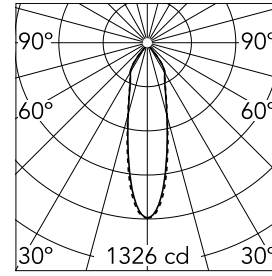

Compass Box Small 2L

Surface spotlight to be installed on ceiling/wall with LED light source. Non-regulable 220-240V, 50-60Hz power supply integrated in luminaire body.

Main specifications

Number of heads	2	Net lumen (lm)	1182
Lamp category	LED	Mountings	Ceiling surface
Power (W)	12.4W	Environment	Indoor
CCT (K)	3000K		
CRI	80		

Optical

LED type	LED array
Light distribution	Symmetric
Optical type	Medium
Beam angle (°)	31

Beam Angle: 26°

h(m)	E(lx)	D(m)
1	1326	0.47
2	332	0.93
3	147	1.40
4	83	1.87
5	53	2.34

Luminous flux luminaire
591 lm (EXTREME CUT OFF)