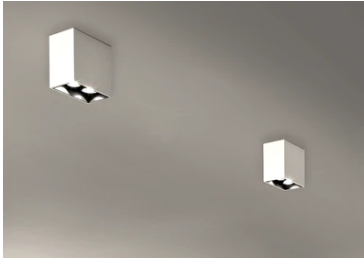

## Compass Box Small 2L

03.2635.WGA - Wenge

Surface spotlight to be installed on ceiling/wall with LED light source. Non-regulable 220-240V, 50-60Hz power supply integrated in luminaire body.

### Main specifications

<b>Number of heads</b>	2	<b>Net lumen (lm)</b>	1177.36
<b>Lamp category</b>	LED	<b>Mountings</b>	Ceiling surface
<b>Power (W)</b>	12.4W	<b>Environment</b>	Indoor
<b>CCT (K)</b>	3000K		
<b>CRI</b>	80		

### Optical

<b>LED type</b>	LED array
<b>Light distribution</b>	Symmetric
<b>Optical type</b>	Spot
<b>Beam angle (°)</b>	24

Beam Angle: 18°

h(m)	E(lx)	D(m)
1	2016	0.31
2	504	0.62
3	224	0.93
4	126	1.23
5	81	1.54

Luminous flux luminaire  
601 lm (EXTREME CUT OFF)