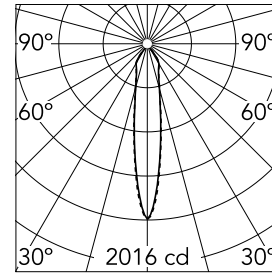

### Main specifications

<b>Number of heads</b>	2	<b>Net lumen (lm)</b>	1177.36
<b>Lamp category</b>	LED	<b>Mountings</b>	Ceiling surface
<b>Power (W)</b>	12.4W	<b>Environment</b>	Indoor
<b>CCT (K)</b>	3000K		
<b>CRI</b>	80		

### Optical

<b>LED type</b>	LED array
<b>Light distribution</b>	Symmetric
<b>Optical type</b>	Spot
<b>Beam angle (°)</b>	24

Beam Angle: 18°

h(m)	E(lx)	D(m)
1	2016	0.31
2	504	0.62
3	224	0.93
4	126	1.23
5	81	1.54

Luminous flux luminaire  
601 lm (EXTREME CUT OFF)

### Physical

<b>Color</b>	Wenge
<b>Orientation</b>	Adjustable
<b>Weight (kg)</b>	1.60
<b>Tilt (°)</b>	20