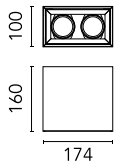

### Main specifications

<b>Number of heads</b>	2	<b>Net lumen (lm)</b>	1177.36
<b>Lamp category</b>	LED	<b>Mountings</b>	Ceiling surface
<b>Power (W)</b>	12.4W	<b>Environment</b>	Indoor
<b>CCT (K)</b>	3000K		
<b>CRI</b>	80		

### Optical

<b>LED type</b>	LED array
<b>Light distribution</b>	Symmetric
<b>Optical type</b>	Spot
<b>Beam angle (°)</b>	24

Beam Angle: 18°

h(m)	E(lx)	D(m)
1	2016	0.31
2	504	0.62
3	224	0.93
4	126	1.23
5	81	1.54

Luminous flux luminaire  
601 lm (EXTREME CUT OFF)