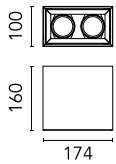

Compass Box Small 2L

■ 03.2635.TKA - Teak

Surface spotlight to be installed on ceiling/wall with LED light source. Non-regulable 220-240V, 50-60Hz power supply integrated in luminaire body.

Main specifications

Number of heads	2	Net lumen (lm)	1202
Lamp category	LED	Mountings	Ceiling surface
Power (W)	12.4W	Environment	Indoor
CCT (K)	3000K		
CRI	80		

Optical

LED type	LED array
Light distribution	Symmetric
Optical type	Spot
Beam angle (°)	24

Physical

Color	Teak
Orientation	Adjustable
Weight (kg)	1.60
Tilt (°)	20