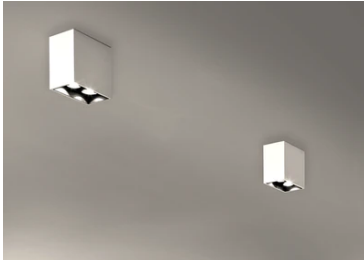

Compass Box Small 2L

■ 03.2635.TKA - Teak

Surface spotlight to be installed on ceiling/wall with LED light source. Non-regulable 220-240V, 50-60Hz power supply integrated in luminaire body.

Main specifications

Number of heads	2	Net lumen (lm)	1202
Lamp category	LED	Mountings	Ceiling surface
Power (W)	12.4W	Environment	Indoor
CCT (K)	3000K		
CRI	80		

Optical

LED type	LED array
Light distribution	Symmetric
Optical type	Spot
Beam angle (°)	24

Physical

Color	Teak
Orientation	Adjustable
Weight (kg)	1.60
Tilt (°)	20