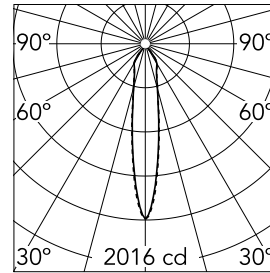

Compass Box Small 2L

■ 03.2635.TKA - Teak

Surface spotlight to be installed on ceiling/wall with LED light source. Non-regulable 220-240V, 50-60Hz power supply integrated in luminaire body.

Main specifications

Number of heads	2	Net lumen (lm)	1202
Lamp category	LED	Mountings	Ceiling surface
Power (W)	12.4W	Environment	Indoor
CCT (K)	3000K		
CRI	80		

Optical

LED type	LED array
Light distribution	Symmetric
Optical type	Spot
Beam angle (°)	24

Physical

Color	Teak
Orientation	Adjustable
Weight (kg)	1.60
Tilt (°)	20