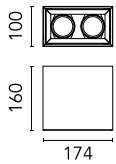

Compass Box Small 2L

03.2635.30A - Matt White

Surface spotlight to be installed on ceiling/wall with LED light source. Non-regulable 220-240V, 50-60Hz power supply integrated in luminaire body.

Main specifications

Number of heads	2	Net lumen (lm)	601
Lamp category	LED	Mountings	Ceiling surface
Power (W)	6.2W	Environment	Indoor dry location
CCT (K)	3000K		
CRI	80		

Optical

LED type	LED array
Light distribution	Symmetric
Optical type	Spot
Beam angle (°)	18
Beam angle C90-270 (°)	18

Physical

Color	Matt White
Orientation	Adjustable
Weight (kg)	1.60
Tilt (°)	20