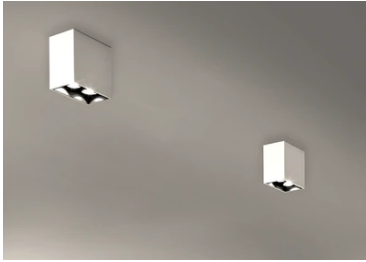

Compass Box Small 2L

03.2635.30A - Matt White

Surface spotlight to be installed on ceiling/wall with LED light source. Non-regulable 220-240V, 50-60Hz power supply integrated in luminaire body.

Main specifications

Number of heads	2	Net lumen (lm)	601
Lamp category	LED	Mountings	Ceiling surface
Power (W)	6.2W	Environment	Indoor dry location
CCT (K)	3000K		
CRI	80		

Optical

LED type	LED array
Light distribution	Symmetric
Optical type	Spot
Beam angle (°)	18
Beam angle C90-270 (°)	18

Physical

Color	Matt White
Orientation	Adjustable
Weight (kg)	1.60
Tilt (°)	20