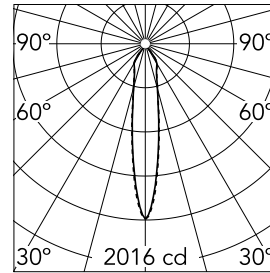

Compass Box Small 2L

03.2635.30A - Matt White

Surface spotlight to be installed on ceiling/wall with LED light source. Non-regulable 220-240V, 50-60Hz power supply integrated in luminaire body.

Main specifications

Number of heads	2	Net lumen (lm)	601
Lamp category	LED	Mountings	Ceiling surface
Power (W)	6.2W	Environment	Indoor dry location
CCT (K)	3000K		
CRI	80		

Optical

LED type	LED array
Light distribution	Symmetric
Optical type	Spot
Beam angle (°)	18
Beam angle C90-270 (°)	18

Physical

Color	Matt White
Orientation	Adjustable
Weight (kg)	1.60
Tilt (°)	20