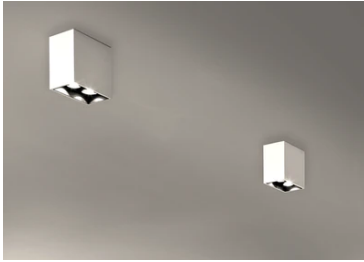

Electrical

Frequency (Hz)	50/60	Insulation class	I
Dimmable	No		
Driver	Integrated		
Driver type	Non Dimmable		
Emergency	Without		

Physical

Color	Anodized Aluminium
Orientation	Adjustable
Weight (kg)	1
Tilt (°)	20