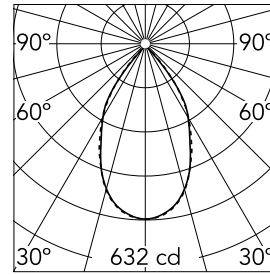

Main specifications

Number of heads	1	Net lumen (lm)	580
Lamp category	LED	Mountings	Ceiling surface
Power (W)	6.2W	Environment	Indoor dry location
CCT (K)	3000K		
CRI	80		

Optical

LED type	LED array
Light distribution	Symmetric
Optical type	Wide flood
Beam angle (°)	59
Beam angle C90-270 (°)	60

Physical

Color	Anodized Aluminium
Orientation	Adjustable
Weight (kg)	1
Tilt (°)	20