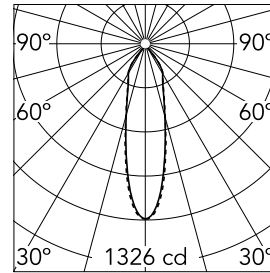

### Main specifications

<b>Number of heads</b>	1	<b>Net lumen (lm)</b>	591
<b>Lamp category</b>	LED	<b>Mountings</b>	Ceiling surface
<b>Power (W)</b>	6.2W	<b>Environment</b>	Indoor dry location
<b>CCT (K)</b>	3000K		
<b>CRI</b>	80		

### Optical

<b>LED type</b>	LED array
<b>Light distribution</b>	Symmetric
<b>Optical type</b>	Medium
<b>Beam angle (°)</b>	26
<b>Beam angle C90-270 (°)</b>	27

Beam Angle: 26°

h(m)	E(lx)	D(m)
1	1326	0.47
2	332	0.93
3	147	1.40
4	83	1.87
5	53	2.34

Luminous flux luminaire  
591 lm (EXTREME CUT OFF)

### Physical

<b>Color</b>	Matt White
<b>Orientation</b>	Adjustable
<b>Weight (kg)</b>	1
<b>Tilt (°)</b>	20