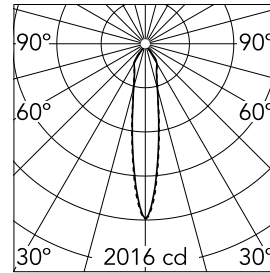

Compass Box Small 1L

03.2630.WGA - Wenge

Surface spotlight to be installed on ceiling/wall with LED light source. Non-regulable 220-240V, 50-60Hz power supply integrated in luminaire body.

Main specifications

Number of heads	1	Net lumen (lm)	601
Lamp category	LED	Mountings	Ceiling surface
Power (W)	6.2W	Environment	Indoor dry location
CCT (K)	3000K		
CRI	80		

Optical

LED type	LED array
Light distribution	Symmetric
Optical type	Spot
Beam angle (°)	18
Beam angle C90-270 (°)	18

Physical

Color	Wenge
Orientation	Adjustable
Weight (kg)	1
Tilt (°)	20