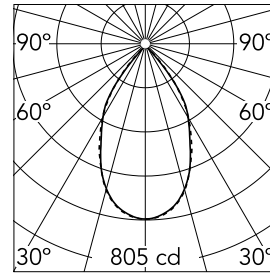

Main specifications

Number of heads	2	Net lumen (lm)	739
Lamp category	LED	Mountings	Ceiling recessed
Power (W)	9.2W	Environment	Indoor dry location
CCT (K)	3000K		
CRI	80		

Optical

Lighting type	Direct
LED type	LED array
Light distribution	Symmetric
Optical type	Wide flood
Beam angle (°)	59
Beam angle C90-270 (°)	60