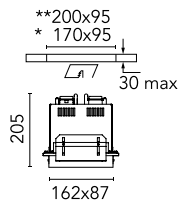

Compass Box Recessed Small 2L

■ 03.2682.14A - Black

No Trim recessed luminaire with LED light source. Power supply not included. Requires one power supply for each optic body.

* Accessible ceiling: modular/open
** Inaccessible ceiling

Main specifications

Number of heads	2	Net lumen (lm)	739
Lamp category	LED	Mountings	Ceiling recessed
Power (W)	9.2W	Environment	Indoor dry location
CCT (K)	3000K		
CRI	80		

Optical

Lighting type	Direct
LED type	LED array
Light distribution	Symmetric
Optical type	Wide flood
Beam angle (°)	59
Beam angle C90-270 (°)	60

Physical

Color	Black
Orientation	Adjustable
Recessed depth (mm)	205
Weight (kg)	1.10
Rotation (°)	20

Note

Pre-installation frame must be ordered separately

Compass Box Recessed Small 2L

Continuous current power supply of 12-20W, 110/240V – 50/60Hz with power current selected through adjustable 350mA – 17W / 400mA – 19W / 450 / 550 / 600 / 700mA – 20W regulable Dali 1 y Dali 2
60.9222