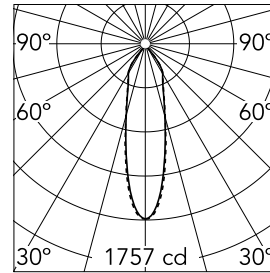

Main specifications

Number of heads	2	Net lumen (lm)	783
Lamp category	LED	Mountings	Ceiling recessed
Power (W)	9.2W	Environment	Indoor dry location
CCT (K)	3000K		
CRI	80		

Optical

Lighting type	Direct
LED type	LED array
Light distribution	Symmetric
Optical type	Medium
Beam angle (°)	26
Beam angle C90-270 (°)	27