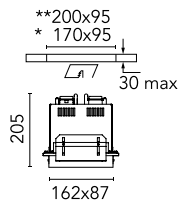

Compass Box Recessed Small 2L

03.2681.30A - White

No Trim recessed luminaire with LED light source. Power supply not included. Requires one power supply for each optic body.

* Accessible ceiling: modular/open
** Inaccessible ceiling

Main specifications

Number of heads	2	Net lumen (lm)	783
Lamp category	LED	Mountings	Ceiling recessed
Power (W)	9.2W	Environment	Indoor dry location
CCT (K)	3000K		
CRI	80		

Optical

Lighting type	Direct
LED type	LED array
Light distribution	Symmetric
Optical type	Medium
Beam angle (°)	26
Beam angle C90-270 (°)	27

Physical

Color	White
Orientation	Adjustable
Recessed depth (mm)	205
Weight (kg)	1.10
Rotation (°)	20

Note

Pre-installation frame must be ordered separately

Compass Box Recessed Small 2L

Continuous current power supply, dimmable Casambi 220/240V-50/60Hz, 300mA-16W / 350mA-18,5W / 400mA-21,5W / 450mA-24W / 500mA-27W / 600mA-32W / 650mA-35W / 700mA-36W / 750/800/900/1000/1050mA – 38W
60.9207