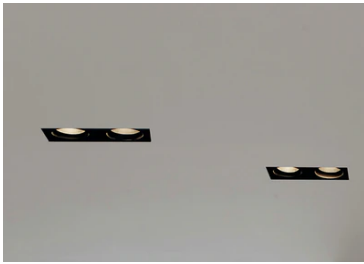

## Compass Box Recessed Small 2L

03.2651.30 - White

No Trim recessed 12V lamp luminaire. Remote transformer not included.

\* Accessible ceiling: modular/open   
 \*\* Inaccessible ceiling

### Main specifications

Number of heads	2
Lamp category	LED retrofit
Mountings	Ceiling recessed
Environment	Indoor dry location

### Optical

Lighting type	Direct
Lamp type	QR-CBC 51
Light distribution	Symmetric
Optical type	Spot
Beam angle (°)	10

### Physical

Color	White
Orientation	Adjustable
Recessed depth (mm)	205
Weight (kg)	0.90
Rotation (°)	20