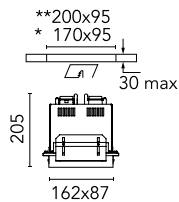

## Compass Box Recessed Small 2L

03.2651.30 - White

No Trim recessed 12V lamp luminaire. Remote transformer not included.

\* Accessible ceiling: modular/open   
 \*\* Inaccessible ceiling

### Physical

Color	White
Orientation	Adjustable
Recessed depth (mm)	205
Weight (kg)	0.90
Rotation (°)	20