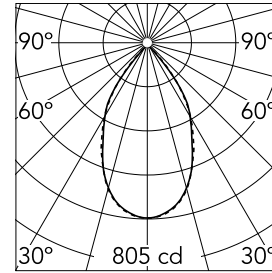

Number of heads	1	Net lumen (lm)	739
Lamp category	LED	Mountings	Ceiling recessed
Power (W)	9.2W	Environment	Indoor
CCT (K)	3000K		
CRI	80		

Optical

Lighting type	Direct
LED type	LED array
Light distribution	Symmetric
Optical type	Wide flood
Beam angle (°)	59
Beam angle C90-270 (°)	60