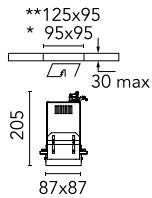

Compass Box Recessed Small 1L

03.2677.30A - White

No Trim recessed luminaire with LED light source. Power supply not included.

* Accessible ceiling: modular/open
** Inaccessible ceiling

Main specifications

Physical

Color	White
Orientation	Adjustable
Recessed depth (mm)	205
Weight (kg)	1.10
Rotation (°)	20

Note

Pre-installation frame must be ordered separately

Compass Box Recessed Small 1L

Non dimmable continuous current power supply of 220/240V – 50/60Hz with power current selected through adjustable with switch 200 mA – 8,5W / 300 mA – 13W / 350 mA – 15W / 400 mA – 17,5W / 450 mA – 19,5W / 500 mA – 22W
60.9160