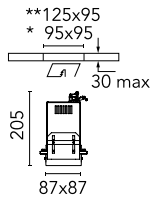

Compass Box Recessed Small 1L

■ 03.2677.14A - Black

No Trim recessed luminaire with LED light source. Power supply not included.

* Accessible ceiling: modular/open
** Inaccessible ceiling

Main specifications

Number of heads	1	Net lumen (lm)	739
Lamp category	LED	Mountings	Ceiling recessed
Power (W)	9.2W	Environment	Indoor
CCT (K)	3000K		
CRI	80		

Optical

Lighting type	Direct
LED type	LED array
Light distribution	Symmetric
Optical type	Wide flood
Beam angle (°)	59
Beam angle C90-270 (°)	60