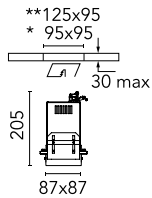

Compass Box Recessed Small 1L

03.2675.30A - White

No Trim recessed luminaire with LED light source. Power supply not included.

* Accessible ceiling: modular/open
** Inaccessible ceiling

Main specifications

Physical

Color	White
Orientation	Adjustable
Recessed depth (mm)	205
Weight (kg)	1.10
Rotation (°)	20

Note

Pre-installation frame must be ordered separately

Compass Box Recessed Small 1L

Continuous current power supply, dimmable Casambi 220/240V-50/60Hz, 300mA-16W / 350mA-18,5W / 400mA-21,5W / 450mA-24W / 500mA-27W / 600mA-32W / 650mA-35W / 700mA-36W / 750/800/900/1000/1050mA – 38W
60.9207