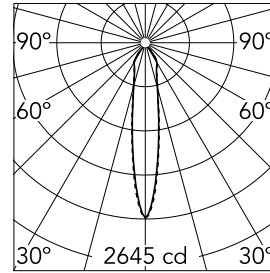

Number of heads	1	Net lumen (lm)	789
Lamp category	LED	Mountings	Ceiling recessed
Power (W)	9.2W	Environment	Indoor dry location
CCT (K)	3000K		
CRI	80		

Optical

Lighting type	Direct
LED type	LED array
Light distribution	Symmetric
Optical type	Spot
Beam angle (°)	18
Beam angle C90-270 (°)	18