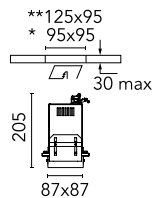

Compass Box Recessed Small 1L

■ 03.2650.14 - Black

No Trim recessed 12V lamp luminaire. Remote transformer not included.

* Accessible ceiling: modular/open
** Inaccessible ceiling

Main specifications

Number of heads	1
Lamp category	LED retrofit
Mountings	Ceiling recessed
Environment	Indoor dry location

Physical

Color	Black
Orientation	Adjustable
Recessed depth (mm)	205
Weight (kg)	0.59
Rotation (°)	20

Note

Pre-installation frame must be ordered separately

Compass Box Recessed Small 1L

Screening cylinder
08.8238.14