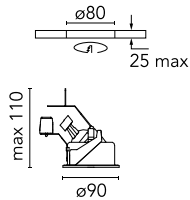

Compass Adjustable Ø90

■ 03.3508.14 - Matt black

Recessed 12V halogen lamp luminaire. Remote transformer not included.

Recessed 12V halogen lamp luminaire. Remote transformer not included.

Main specifications