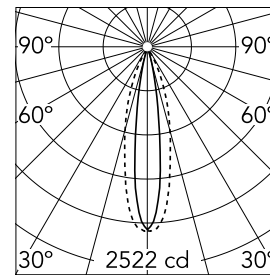

Compass Adjustable Ø90

■ 03.3505.02 - Grey

Recessed 12V halogen lamp luminaire. Remote transformer not included.

Recessed 12V halogen lamp luminaire. Remote transformer not included.

Main specifications

Number of heads	1	Net lumen (lm)	460
Lamp category	Halogen	Mountings	Ceiling recessed
Power (W)	50W Max.	Environment	Indoor
CCT (K)	3000K		
CRI	100		

Optical

Lighting type	Direct
Lamp type	QR-CBC 51
Light distribution	Symmetric
Optical type	Spot

Beam Angle: 29°

h(m) E(lx) D(m)

1 2522 0.27

2 631 0.55

3 280 0.82

4 158 1.09