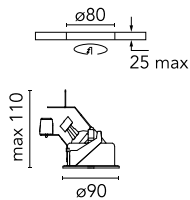

Compass Adjustable Ø 90

■ 03.3508.14 - Matt black

Recessed 12V halogen lamp luminaire. Remote transformer not included.

Main specifications

Number of heads	1
Lamp category	Halogen
Power (W)	50W Max.
Mountings	Ceiling recessed
Environment	Indoor dry location

Physical

Color	Matt black	Rotation (°)	355
Orientation	Adjustable		
Recessed depth (mm)	110		
Weight (kg)	0.28		
Tilt (°)	40		

Compass Adjustable Ø 90

Elliptical light distribution lens
08.8041.68

Colored filters
08.8042.68