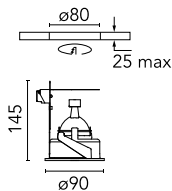

Compass Adjustable Ø 90

■ 03.3506.02 - Grey

Recessed luminaire with main voltage source.

Main specifications

Number of heads	1
Lamp category	Halogen
Power (W)	50W Max.
Mountings	Ceiling recessed
Environment	Indoor

Optical

Lighting type	Direct
Lamp type	PAR 16
Light distribution	Symmetric

Electrical

Frequency (Hz)	50/60
Lamp holder	GU10
Emergency	Without
Insulation class	II

Physical

Color	Grey	Rotation (°)	355
Orientation	Adjustable		
Recessed depth (mm)	145		
Weight (kg)	0.34		
Tilt (°)	20		

Note

Light fixture with screen angle greater than 25°, as per CIBSE LG3 (L<200 cd/m2).

Compass Adjustable Ø 90

Elliptical light distribution lens
08.8041.68

Colored filters
08.8042.64.OD

Colored filters
08.8042.65.OD