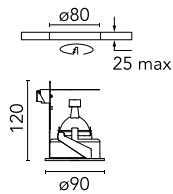

Compass Adjustable Ø 90

■ 03.3505.02 - Grey

Recessed 12V halogen lamp luminaire. Remote transformer not included.

Main specifications

Number of heads	1	Net lumen (lm)	460
Lamp category	Halogen	Mountings	Ceiling recessed
Power (W)	50W Max.	Environment	Indoor
CCT (K)	3000K		
CRI	100		

Optical

Lighting type	Direct
Lamp type	QR-CBC 51
Light distribution	Symmetric
Optical type	Spot

Beam Angle: 29°

h(m)	E(lx)	D(m)
1	2522	0.27
2	631	0.55
3	280	0.82
4	158	1.09
5	101	1.37

Luminous flux luminaire
801 lm