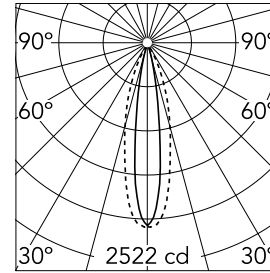

Compass Adjustable Ø 90

■ 03.3505.02 - Grey

Recessed 12V halogen lamp luminaire. Remote transformer not included.

Main specifications

Number of heads	1	Net lumen (lm)	460
Lamp category	Halogen	Mountings	Ceiling recessed
Power (W)	50W Max.	Environment	Indoor
CCT (K)	3000K		
CRI	100		

Optical

Lighting type	Direct
Lamp type	QR-CBC 51
Light distribution	Symmetric
Optical type	Spot

Beam Angle: 29°

h(m)	E(lx)	D(m)
1	2522	0.27
2	631	0.55
3	280	0.82
4	158	1.09
5	101	1.37

Luminous flux luminaire
801 lm