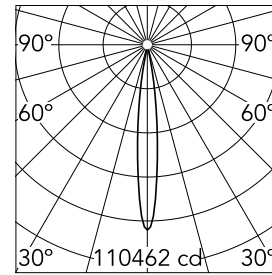

Circle of Light Soft Plate 900 mm

■ SA.1052.1 - Black

Lighting system, seamless ceiling mounted, for 36 individual LED lighting spots. Set of 12 spots, complete with junction box, power supply and cables, has to be ordered separately. The 1-10V version is dimmable from 10% to 100%.

Main specifications

Mountings	Ceiling recessed
Environment	Indoor dry location

Optical

Lighting type	Direct
Light distribution	Symmetric

Beam Angle: 12°

h(m)	E(lx)	D(m)
1	110462	0.22
2	27616	0.43
3	12274	0.65
4	6904	0.87
5	4418	1.08