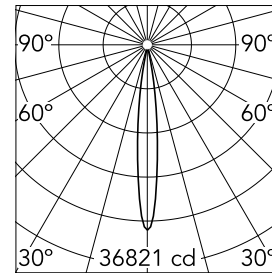

Main specifications

Mountings	Ceiling recessed
Environment	Indoor

Optical

Lighting type	Direct
Light distribution	Symmetric

Beam Angle:	h(m)	E(lx)	D(m)
12°	1	36821	0.22
	2	9205	0.43
	3	4091	0.65
	4	2301	0.87
	5	1473	1.08