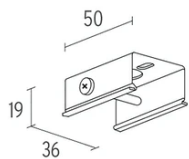

Ceiling fixture or fixture for suspension kit

□ 60.3351.11A - White

Electrical

Emergency Without

Physical

Color White