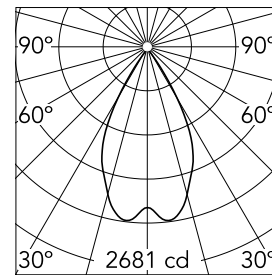

Main specifications

Number of heads	1	Mountings	Track
Lamp category	LED	Environment	Indoor dry location
Power (W)	32W		
CCT (K)	3500K		
CRI	97		

Optical

Lighting type	Direct
LED type	LED array
Light distribution	Symmetric
Optical type	Wide flood
Beam angle (°)	56
Beam angle C90-270 (°)	56

Physical

Color	Textured White	Spot diameter (mm)	90
Orientation	Adjustable	Length (mm)	131
Weight (kg)	0.75		
Tilt (°)	90		
Rotation (°)	360		

Note

Preliminary photometry.

Camera 90 Non Dimmable

Honeycomb
08.0178.14