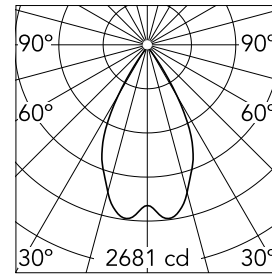

Main specifications

Number of heads	1	Mountings	Track
Lamp category	LED	Environment	Indoor dry location
Power (W)	32W		
CCT (K)	3500K		
CRI	97		

Optical

Lighting type	Direct
LED type	LED array
Light distribution	Symmetric
Optical type	Wide flood
Beam angle (°)	56
Beam angle C90-270 (°)	56

Physical

Color	Anthracite	Spot diameter (mm)	90
Orientation	Adjustable	Length (mm)	131
Weight (kg)	0.75		
Tilt (°)	90		
Rotation (°)	360		

Note

Preliminary photometry.

Camera 90 Non Dimmable

Honeycomb
08.0178.14