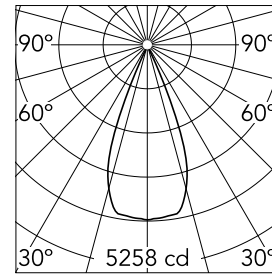

Main specifications

Number of heads	1	Net lumen (lm)	2276
Lamp category	LED	Mountings	Track
Power (W)	32W	Environment	Indoor dry location
CCT (K)	3500K		
CRI	97		

Optical

Lighting type	Direct
LED type	LED array
Light distribution	Symmetric
Optical type	Flood
Beam angle (°)	43
Beam angle C90-270 (°)	43

Physical

Color	Anthracite	Spot diameter (mm)	90
Orientation	Adjustable	Length (mm)	131
Weight (kg)	0.75		
Tilt (°)	90		
Rotation (°)	360		

Camera 90 Non Dimmable

Honeycomb
08.0178.14