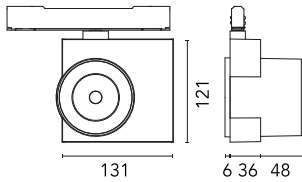

Main specifications

Number of heads	1	Net lumen (lm)	2276
Lamp category	LED	Mountings	Track
Power (W)	32W	Environment	Indoor dry location
CCT (K)	3500K		
CRI	97		

Optical

Lighting type	Direct
LED type	LED array
Light distribution	Symmetric
Optical type	Flood
Beam angle (°)	43
Beam angle C90-270 (°)	43

Physical

Color	Anthracite	Spot diameter (mm)	90
Orientation	Adjustable	Length (mm)	131
Weight (kg)	0.75		
Tilt (°)	90		
Rotation (°)	360		

Camera 90 Non Dimmable

Honeycomb
08.0178.14