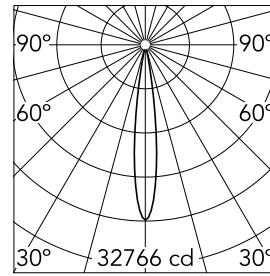

Main specifications

Number of heads	1	Net lumen (lm)	2290
Lamp category	LED	Mountings	Track
Power (W)	32W	Environment	Indoor dry location
CCT (K)	3500K		
CRI	97		

Optical

Lighting type	Direct
LED type	LED array
Light distribution	Symmetric
Optical type	Spot
Beam angle (°)	14
Beam angle C90-270 (°)	14

Physical

Color	Anthracite	Spot diameter (mm)	90
Orientation	Adjustable	Length (mm)	131
Weight (kg)	0.75		
Tilt (°)	90		
Rotation (°)	360		

Camera 90 Non Dimmable

Honeycomb
08.0177.14