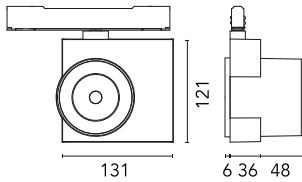

Electrical

Frequency (Hz)	50/60	Insulation class	I
Dimmable	No		
Driver	Integrated		
Driver type	Non Dimmable		
Emergency	Without		

Physical

Color	Anthracite	Spot diameter (mm)	90
Orientation	Adjustable	Length (mm)	131
Weight (kg)	0.75		
Tilt (°)	90		
Rotation (°)	360