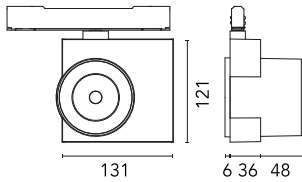

### Main specifications

<b>Number of heads</b>	1	<b>Net lumen (lm)</b>	2066
<b>Lamp category</b>	LED	<b>Mountings</b>	Track
<b>Power (W)</b>	32W	<b>Environment</b>	Indoor dry location
<b>CCT (K)</b>	3000K		
<b>CRI</b>	97		

### Physical

<b>Color</b>	Anthracite	<b>Spot diameter (mm)</b>	90
<b>Orientation</b>	Adjustable	<b>Length (mm)</b>	131
<b>Weight (kg)</b>	0.75		
<b>Tilt (°)</b>	90		
<b>Rotation (°)</b>	360		