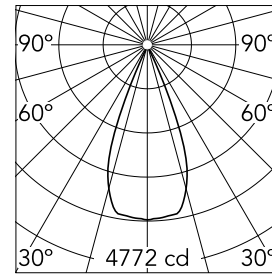

### Main specifications

<b>Number of heads</b>	1	<b>Net lumen (lm)</b>	2066
<b>Lamp category</b>	LED	<b>Mountings</b>	Track
<b>Power (W)</b>	32W	<b>Environment</b>	Indoor dry location
<b>CCT (K)</b>	3000K		
<b>CRI</b>	97		

### Optical

<b>Lighting type</b>	Direct
<b>LED type</b>	LED array
<b>Light distribution</b>	Symmetric
<b>Optical type</b>	Flood
<b>Beam angle (°)</b>	43
<b>Beam angle C90-270 (°)</b>	43

<b>Beam Angle:</b>	43°		
<b>h(m)</b>	<b>E(lx)</b>	<b>D(m)</b>	
1	4772	0.78	
2	1193	1.56	
3	530	2.34	
4	298	3.12	
5	191	3.90	

### Physical

<b>Color</b>	Anthracite	<b>Spot diameter (mm)</b>	90
<b>Orientation</b>	Adjustable	<b>Length (mm)</b>	131
<b>Weight (kg)</b>	0.75		
<b>Tilt (°)</b>	90		
<b>Rotation (°)</b>	360		