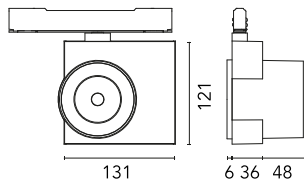

Electrical

Frequency (Hz)	50/60	Insulation class	I
Dimmable	No		
Driver	Integrated		
Driver type	Electronic		
Emergency	Without		

Physical

Color	Anthracite	Spot diameter (mm)	90
Orientation	Adjustable	Length (mm)	131
Weight (kg)	0.75		
Tilt (°)	90		
Rotation (°)	360		

Note

Preliminary photometry.