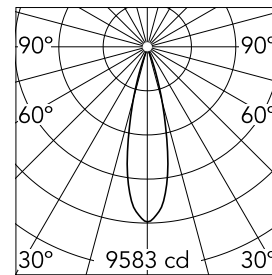

#### Optical

Lighting type	Direct
LED type	LED array
Light distribution	Symmetric
Optical type	Medium
Beam angle (°)	25
Beam angle C90-270 (°)	25

Beam Angle: 25°

h(m)	E(lx)	D(m)
1	9583	0.44
2	2396	0.88
3	1065	1.33
4	599	1.77
5	383	2.21

#### Physical

Color	Anthracite	Spot diameter (mm)	90
Orientation	Adjustable	Length (mm)	131
Weight (kg)	0.75		
Tilt (°)	90		
Rotation (°)	360		