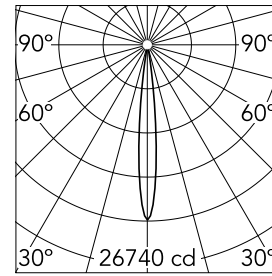

Main specifications

Number of heads	1	Net lumen (lm)	1275
Lamp category	LED	Mountings	Track
Power (W)	20W	Environment	Indoor dry location
CCT (K)	3000K		
CRI	97		

Optical

Lighting type	Direct
LED type	LED array
Light distribution	Symmetric
Optical type	Super spot
Beam angle (°)	11
Beam angle C90-270 (°)	11

Physical

Color	Textured White	Spot diameter (mm)	90
Orientation	Adjustable	Length (mm)	131
Weight (kg)	0.75		
Tilt (°)	90		
Rotation (°)	360		

Camera 90 Non Dimmable

Honeycomb
08.0177.14