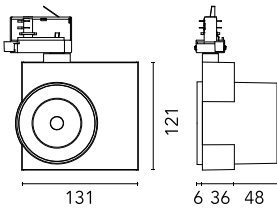

Optical

Lighting type	Direct
LED type	LED array
Light distribution	Symmetric
Optical type	Wide flood
Beam angle (°)	56
Beam angle C90-270 (°)	56

Beam Angle: 55°

h(m) E(lx) D(m)

1 2681 1.05

2 670 2.09

3 298 3.14

4 168 4.19

5 107 5.24

Luminous flux luminaire
2367 lm

Electrical

Frequency (Hz)	50/60	Insulation class	I
Dimmable	No		
Driver	Integrated		
Driver type	Non Dimmable		
Emergency	Without		

Physical

Color	Anthracite	Spot diameter (mm)	90
Orientation	Adjustable	Length (mm)	131
Weight (kg)	0.75		
Tilt (°)	90		
Rotation (°)	360		