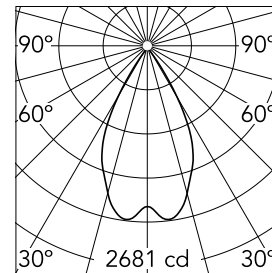

Optical

Lighting type	Direct
LED type	LED array
Light distribution	Symmetric
Optical type	Wide flood
Beam angle (°)	56
Beam angle C90-270 (°)	56

Beam Angle: 55°

h(m) E(lx) D(m)

1 2681 1.05

2 670 2.09

3 298 3.14

4 168 4.19

5 107 5.24

Luminous flux luminaire
2367 lm

Electrical

Frequency (Hz)	50/60	Insulation class	I
Dimmable	No		
Driver	Integrated		
Driver type	Non Dimmable		
Emergency	Without		

Physical

Color	Anthracite	Spot diameter (mm)	90
Orientation	Adjustable	Length (mm)	131
Weight (kg)	0.75		
Tilt (°)	90		
Rotation (°)	360		