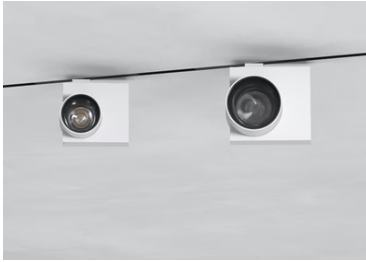

Camera 90 GA-69 Non Dimmable

New

09.8218.WA - Textured White

Spotlight to be installed on 3-phase track with LED light source. 220- 240V, 50-60Hz power supply integrated.

Main specifications

Number of heads	1	Net lumen (lm)	2276
Lamp category	LED	Mountings	Track GA
Power (W)	32W	Environment	Indoor dry location
CCT (K)	3500K		
CRI	97		

Optical

Lighting type	Direct
LED type	LED array
Light distribution	Symmetric
Optical type	Flood
Beam angle (°)	43
Beam angle C90-270 (°)	43
UGRL	4
Efficiency (lm/W)	71.13

Beam Angle: 43°

h(m) E(lx) D(m)

1	5258	0.78
2	1315	1.56
3	584	2.34
4	329	3.12
5	210	3.90

Luminous flux luminaire
2276 lm

Electrical

Frequency (Hz)	50/60	Emergency	Without
Voltage (V)	220-240	Insulation class	I
Dimmable	No		
Driver	Integrated		
Driver type	Non Dimmable		

Physical

Color	Textured White	Spot diameter (mm)	90
Orientation	Adjustable	Length (mm)	131
Weight (kg)	0.75		
Tilt (°)	90		
Rotation (°)	360		