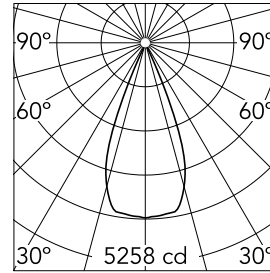

Camera 90 GA-69 Non Dimmable

New

09.8218.WA - Textured White

Spotlight to be installed on 3-phase track with LED light source. 220- 240V, 50-60Hz power supply integrated.

Main specifications

Number of heads	1	Net lumen (lm)	2276
Lamp category	LED	Mountings	Track GA
Power (W)	32W	Environment	Indoor dry location
CCT (K)	3500K		
CRI	97		

Optical

Lighting type	Direct
LED type	LED array
Light distribution	Symmetric
Optical type	Flood
Beam angle (°)	43
Beam angle C90-270 (°)	43
UGRL	4
Efficiency (lm/W)	71.13

Beam Angle: 43°

h(m) E(lx) D(m)

1	5258	0.78
2	1315	1.56
3	584	2.34
4	329	3.12
5	210	3.90

Luminous flux luminaire
2276 lm

Electrical

Frequency (Hz)	50/60	Emergency	Without
Voltage (V)	220-240	Insulation class	I
Dimmable	No		
Driver	Integrated		
Driver type	Non Dimmable		

Physical

Color	Textured White	Spot diameter (mm)	90
Orientation	Adjustable	Length (mm)	131
Weight (kg)	0.75		
Tilt (°)	90		
Rotation (°)	360		