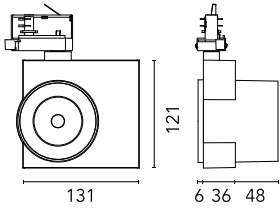

Camera 90 GA-69 Non Dimmable

New

09.8218.WA - Textured White

Spotlight to be installed on 3-phase track with LED light source. 220- 240V, 50-60Hz power supply integrated.

Main specifications

Number of heads	1	Net lumen (lm)	2276
Lamp category	LED	Mountings	Track GA
Power (W)	32W	Environment	Indoor dry location
CCT (K)	3500K		
CRI	97		

Optical

Lighting type	Direct
LED type	LED array
Light distribution	Symmetric
Optical type	Flood
Beam angle (°)	43
Beam angle C90-270 (°)	43
UGRL	4
Efficiency (lm/W)	71.13

Beam Angle: 43°

h(m) E(lx) D(m)

1	5258	0.78
2	1315	1.56
3	584	2.34
4	329	3.12
5	210	3.90

Luminous flux luminaire
2276 lm

Electrical

Frequency (Hz)	50/60	Emergency	Without
Voltage (V)	220-240	Insulation class	I
Dimmable	No		
Driver	Integrated		
Driver type	Non Dimmable		

Physical

Color	Textured White	Spot diameter (mm)	90
Orientation	Adjustable	Length (mm)	131
Weight (kg)	0.75		
Tilt (°)	90		
Rotation (°)	360		