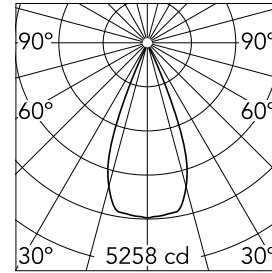

Optical

Lighting type	Direct
LED type	LED array
Light distribution	Symmetric
Optical type	Flood
Beam angle (°)	43
Beam angle C90-270 (°)	43