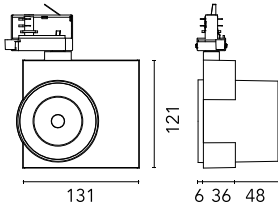

Camera 90 GA-69 Non Dimmable

New

■ 09.8218.DR - Anthracite

Spotlight to be installed on 3-phase track with LED light source. 220- 240V, 50-60Hz power supply integrated.