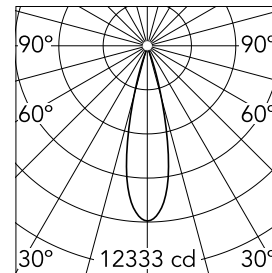

Camera 90 GA-69 Non Dimmable

New

09.8217.DR - Anthracite

Spotlight to be installed on 3-phase track with LED light source. 220- 240V, 50-60Hz power supply integrated.

Main specifications

Number of heads	1	Net lumen (lm)	2304
Lamp category	LED	Mountings	Track GA
Power (W)	32W	Environment	Indoor dry location
CCT (K)	3500K		
CRI	97		

Optical

Lighting type	Direct
LED type	LED array
Light distribution	Symmetric
Optical type	Medium
Beam angle (°)	25
Beam angle C90-270 (°)	25

Beam Angle: 25°

	h(m)	E(lx)	D(m)
1	12333	0.45	
2	3083	0.90	
3	1370	1.35	
4	771	1.80	
5	493	2.25	

Luminous flux luminaire
2304 lm

Electrical

Frequency (Hz)	50/60	Insulation class	I
Dimmable	No		
Driver	Integrated		
Driver type	Non Dimmable		
Emergency	Without		

Physical

Color	Anthracite	Spot diameter (mm)	90
Orientation	Adjustable	Length (mm)	131
Weight (kg)	0.75		
Tilt (°)	90		
Rotation (°)	360		