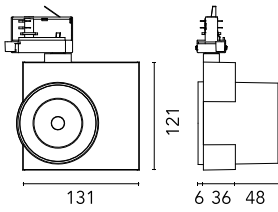

Camera 90 GA-69 Non Dimmable

New

09.8217.DR - Anthracite

Spotlight to be installed on 3-phase track with LED light source. 220- 240V, 50-60Hz power supply integrated.

Main specifications

Number of heads	1	Net lumen (lm)	2304
Lamp category	LED	Mountings	Track GA
Power (W)	32W	Environment	Indoor dry location
CCT (K)	3500K		
CRI	97		

Optical

Lighting type	Direct
LED type	LED array
Light distribution	Symmetric
Optical type	Medium
Beam angle (°)	25
Beam angle C90-270 (°)	25

Beam Angle: 25°

	h(m)	E(lx)	D(m)
1	12333	0.45	
2	3083	0.90	
3	1370	1.35	
4	771	1.80	
5	493	2.25	

Luminous flux luminaire
2304 lm

Electrical

Frequency (Hz)	50/60	Insulation class	I
Dimmable	No		
Driver	Integrated		
Driver type	Non Dimmable		
Emergency	Without		

Physical

Color	Anthracite	Spot diameter (mm)	90
Orientation	Adjustable	Length (mm)	131
Weight (kg)	0.75		
Tilt (°)	90		
Rotation (°)	360		