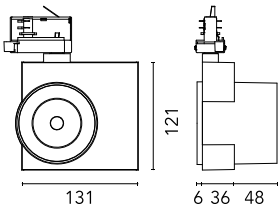

Optical

Lighting type	Direct
LED type	LED array
Light distribution	Symmetric
Optical type	Wide flood
Beam angle (°)	56
Beam angle C90-270 (°)	56

Beam Angle: 55°

h(m)	E(lx)	D(m)
1	2603	1.05
2	651	2.09
3	289	3.14
4	163	4.19
5	104	5.24

Luminous flux luminaire
2298 lm

Electrical

Frequency (Hz)	50/60	Insulation class	I
Dimmable	No		
Driver	Integrated		
Driver type	Non Dimmable		
Emergency	Without		

Physical

Color	Textured White	Spot diameter (mm)	90
Orientation	Adjustable	Length (mm)	131
Weight (kg)	0.75		
Tilt (°)	90		
Rotation (°)	360		