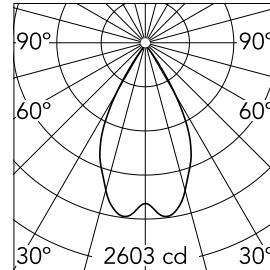

Camera 90 GA-69 Non Dimmable

New

09.8214.WA - Textured White

Spotlight to be installed on 3-phase track with LED light source. 220- 240V, 50-60Hz power supply integrated.

Main specifications

Number of heads	1	Net lumen (lm)	2298
Lamp category	LED	Mountings	Track GA
Power (W)	32W	Environment	Indoor dry location
CCT (K)	3000K		
CRI	97		

Optical

Lighting type	Direct
LED type	LED array
Light distribution	Symmetric
Optical type	Wide flood
Beam angle (°)	56
Beam angle C90-270 (°)	56

Beam Angle: 55°

h(m)	E(lx)	D(m)
1	2603	1.05
2	651	2.09
3	289	3.14
4	163	4.19
5	104	5.24

Luminous flux luminaire
2298 lm

Electrical

Frequency (Hz)	50/60	Insulation class	I
Dimmable	No		
Driver	Integrated		
Driver type	Non Dimmable		
Emergency	Without		

Physical

Color	Textured White	Spot diameter (mm)	90
Orientation	Adjustable	Length (mm)	131
Weight (kg)	0.75		
Tilt (°)	90		
Rotation (°)	360		