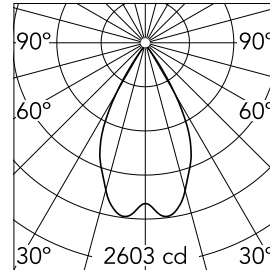

### Main specifications

<b>Number of heads</b>	1	<b>Net lumen (lm)</b>	2298
<b>Lamp category</b>	LED	<b>Mountings</b>	Track GA
<b>Power (W)</b>	32W	<b>Environment</b>	Indoor
<b>CCT (K)</b>	3000K		
<b>CRI</b>	97		

### Optical

<b>Lighting type</b>	Direct
<b>LED type</b>	LED array
<b>Light distribution</b>	Symmetric
<b>Optical type</b>	Wide flood
<b>Beam angle (°)</b>	56
<b>Beam angle C90-270 (°)</b>	56

Beam Angle: 55°

### Physical

<b>Color</b>	Anthracite	<b>Spot diameter (mm)</b>	90
<b>Orientation</b>	Adjustable	<b>Length (mm)</b>	131
<b>Weight (kg)</b>	0.75		
<b>Tilt (°)</b>	90		
<b>Rotation (°)</b>	360		