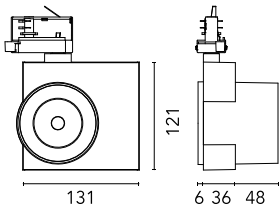

### Main specifications

<b>Number of heads</b>	1	<b>Net lumen (lm)</b>	2298
<b>Lamp category</b>	LED	<b>Mountings</b>	Track GA
<b>Power (W)</b>	32W	<b>Environment</b>	Indoor
<b>CCT (K)</b>	3000K		
<b>CRI</b>	97		

h(m)	E(lx)	D(m)
1	2603	1.05
2	651	2.09
3	289	3.14
4	163	4.19
5	104	5.24

Luminous flux luminaire  
2298 lm

### Physical

<b>Color</b>	Anthracite	<b>Spot diameter (mm)</b>	90
<b>Orientation</b>	Adjustable	<b>Length (mm)</b>	131
<b>Weight (kg)</b>	0.75		
<b>Tilt (°)</b>	90		
<b>Rotation (°)</b>	360		