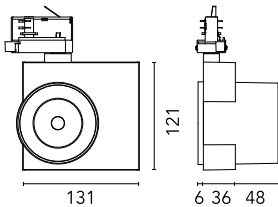

Electrical

Frequency (Hz)	50/60	Insulation class	I
Dimmable	No		
Driver	Integrated		
Driver type	Electronic		
Emergency	Without		

Physical

Color	Anthracite	Spot diameter (mm)	90
Orientation	Adjustable	Length (mm)	131
Weight (kg)	0.75		
Tilt (°)	90		
Rotation (°)	360		

Note

Preliminary photometry.