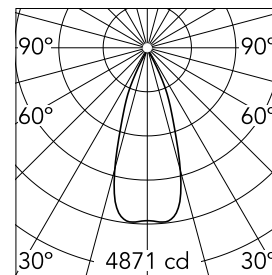

### Main specifications

<b>Number of heads</b>	1	<b>Net lumen (lm)</b>	2298
<b>Lamp category</b>	LED	<b>Mountings</b>	Track GA
<b>Power (W)</b>	32W	<b>Environment</b>	Indoor
<b>CCT (K)</b>	3000K		
<b>CRI</b>	97		

### Optical

<b>Lighting type</b>	Direct
<b>LED type</b>	LED array
<b>Light distribution</b>	Symmetric
<b>Optical type</b>	Flood
<b>Beam angle (°)</b>	37
<b>Beam angle C90-270 (°)</b>	37

Beam Angle: 37°

h(m)	E(lx)	D(m)
1	4871	0.67
2	1218	1.35
3	541	2.02
4	304	2.69
5	195	3.37

### Physical

<b>Color</b>	Anthracite	<b>Spot diameter (mm)</b>	90
<b>Orientation</b>	Adjustable	<b>Length (mm)</b>	131
<b>Weight (kg)</b>	0.75		
<b>Tilt (°)</b>	90		
<b>Rotation (°)</b>	360		