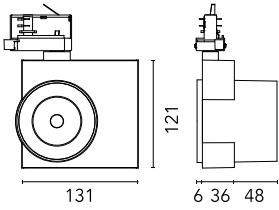

### Main specifications

<b>Number of heads</b>	1	<b>Net lumen (lm)</b>	2091
<b>Lamp category</b>	LED	<b>Mountings</b>	Track GA
<b>Power (W)</b>	32W	<b>Environment</b>	Indoor dry location
<b>CCT (K)</b>	3000K		
<b>CRI</b>	97		

h(m)	E(lx)	D(m)
1	11192	0.45
2	2798	0.90
3	1244	1.35
4	700	1.80
5	448	2.25

Luminous flux luminaire  
2091 lm

### Physical

<b>Color</b>	Anthracite	<b>Spot diameter (mm)</b>	90
<b>Orientation</b>	Adjustable	<b>Length (mm)</b>	131
<b>Weight (kg)</b>	0.75		
<b>Tilt (°)</b>	90		
<b>Rotation (°)</b>	360		