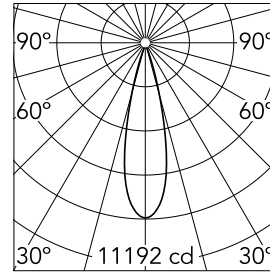

### Main specifications

<b>Number of heads</b>	1	<b>Net lumen (lm)</b>	2091
<b>Lamp category</b>	LED	<b>Mountings</b>	Track GA
<b>Power (W)</b>	32W	<b>Environment</b>	Indoor dry location
<b>CCT (K)</b>	3000K		
<b>CRI</b>	97		

### Optical

<b>Lighting type</b>	Direct
<b>LED type</b>	LED array
<b>Light distribution</b>	Symmetric
<b>Optical type</b>	Medium
<b>Beam angle (°)</b>	25
<b>Beam angle C90-270 (°)</b>	25

Beam Angle: 25°

h(m)	E(lx)	D(m)
1	11192	0.45
2	2798	0.90
3	1244	1.35
4	700	1.80
5	448	2.25

Luminous flux luminaire  
2091 lm

### Physical

<b>Color</b>	Anthracite	<b>Spot diameter (mm)</b>	90
<b>Orientation</b>	Adjustable	<b>Length (mm)</b>	131
<b>Weight (kg)</b>	0.75		
<b>Tilt (°)</b>	90		
<b>Rotation (°)</b>	360		