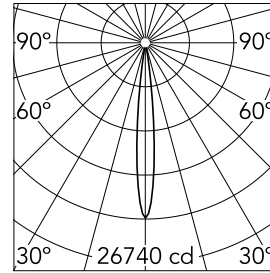

Optical

Lighting type	Direct
LED type	LED array
Light distribution	Symmetric
Optical type	Super spot
Beam angle (°)	11
Beam angle C90-270 (°)	11