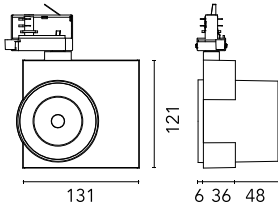

Camera 90 GA-69 Non Dimmable

New

09.8210.DR - Anthracite

Spotlight to be installed on 3-phase track with LED light source. 220- 240V, 50-60Hz power supply integrated.