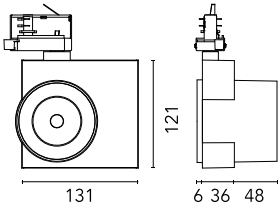

Camera 90 GA-69 Dali Version

New

09.8219.WA.DA - Textured White

Spotlight to be installed on 3-phase track with LED light source. 220- 240V, 50-60Hz power supply integrated.

Main specifications

Number of heads	1	Mountings	Track GA
Lamp category	LED	Environment	Indoor dry location
Power (W)	32W		
CCT (K)	3500K		
CRI	97		

Optical

Lighting type	Direct
LED type	LED array
Light distribution	Symmetric
Optical type	Wide flood
Beam angle (°)	56
Beam angle C90-270 (°)	56

Beam Angle: 55°

h(m)	E(lx)	D(m)
1	2681	1.05
2	670	2.09
3	298	3.14
4	168	4.19
5	107	5.24

Luminous flux luminaire
2367 lm

Electrical

Frequency (Hz)	50/60	Insulation class	I
Dimmable	Yes		
Driver	Integrated		
Driver type	Dimmable DALI		
Emergency	Without		

Physical

Color	Textured White	Spot diameter (mm)	90
Orientation	Adjustable	Length (mm)	131
Weight (kg)	0.75		
Tilt (°)	90		
Rotation (°)	360		