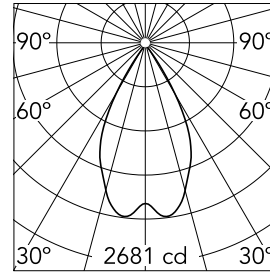

Optical

Lighting type	Direct
LED type	LED array
Light distribution	Symmetric
Optical type	Wide flood
Beam angle (°)	56
Beam angle C90-270 (°)	56

Beam Angle: 55°

h(m)	E(lx)	D(m)
1	2681	1.05
2	670	2.09
3	298	3.14
4	168	4.19
5	107	5.24

Luminous flux luminaire
2367 lm

Electrical

Frequency (Hz)	50/60	Insulation class	I
Dimmable	Yes		
Driver	Integrated		
Driver type	Dimmable DALI		
Emergency	Without		

Physical

Color	Textured White	Spot diameter (mm)	90
Orientation	Adjustable	Length (mm)	131
Weight (kg)	0.75		
Tilt (°)	90		
Rotation (°)	360		