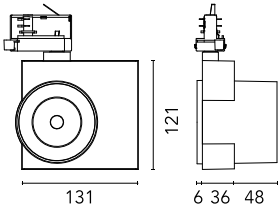

Main specifications

Number of heads	1	Net lumen (lm)	2298
Lamp category	LED	Mountings	Track GA
Power (W)	32W	Environment	Indoor
CCT (K)	3000K		
CRI	97		

Optical

Lighting type	Direct
LED type	LED array
Light distribution	Symmetric
Optical type	Wide flood
Beam angle (°)	56
Beam angle C90-270 (°)	56

Beam Angle: 55°

h(m) E(lx) D(m)

1 2603 1.05

2 651 2.09

3 289 3.14

4 163 4.19

5 104 5.24

Luminous flux luminaire
2298 lm