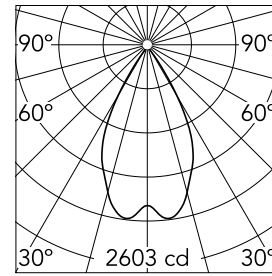

Main specifications

Number of heads	1	Net lumen (lm)	2298
Lamp category	LED	Mountings	Track GA
Power (W)	32W	Environment	Indoor
CCT (K)	3000K		
CRI	97		

Optical

Lighting type	Direct
LED type	LED array
Light distribution	Symmetric
Optical type	Wide flood
Beam angle (°)	56
Beam angle C90-270 (°)	56

Beam Angle: 55°

h(m) E(lx) D(m)

1 2603 1.05

2 651 2.09

3 289 3.14

4 163 4.19

5 104 5.24

Luminous flux luminaire
2298 lm