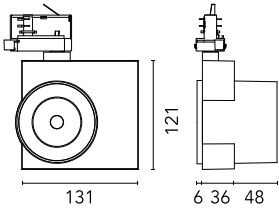

Main specifications

Number of heads	1	Net lumen (lm)	2298
Lamp category	LED	Mountings	Track GA
Power (W)	32W	Environment	Indoor
CCT (K)	3000K		
CRI	97		

Optical

Lighting type	Direct
LED type	LED array
Light distribution	Symmetric
Optical type	Spot
Beam angle (°)	13
Beam angle C90-270 (°)	13

Beam Angle: 13°

h(m) E(lx) D(m)

1 29897 0.23

2 7474 0.45

3 3322 0.68

4 1869 0.91

5 1196 1.13

Luminous flux luminaire
2298 lm