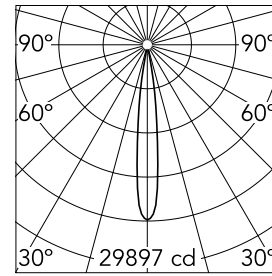

Main specifications

Number of heads	1	Net lumen (lm)	2298
Lamp category	LED	Mountings	Track GA
Power (W)	32W	Environment	Indoor
CCT (K)	3000K		
CRI	97		

Optical

Lighting type	Direct
LED type	LED array
Light distribution	Symmetric
Optical type	Spot
Beam angle (°)	13
Beam angle C90-270 (°)	13

Beam Angle: 13°

h(m) E(lx) D(m)

1 29897 0.23

2 7474 0.45

3 3322 0.68

4 1869 0.91

5 1196 1.13

Luminous flux luminaire
2298 lm