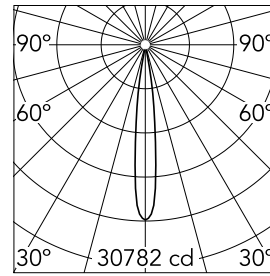

Optical

Lighting type	Direct
LED type	LED array
Light distribution	Symmetric
Optical type	Spot
Beam angle (°)	13
Beam angle C90-270 (°)	13