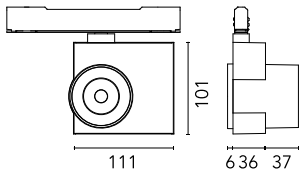

Main specifications

Number of heads	1	Net lumen (lm)	1371
Lamp category	LED	Mountings	Track
Power (W)	20W	Environment	Indoor
CCT (K)	3500K		
CRI	97		

Optical

Lighting type	Direct
LED type	LED array
Light distribution	Symmetric
Optical type	Wide flood
Beam angle (°)	50
Beam angle C90-270 (°)	50

Physical

Color	Anthracite	Spot diameter (mm)	60
Orientation	Adjustable	Length (mm)	111
Weight (kg)	0.57		
Tilt (°)	90		
Rotation (°)	360		

Camera 60 Potenciometer

Honeycomb
08.0176.14