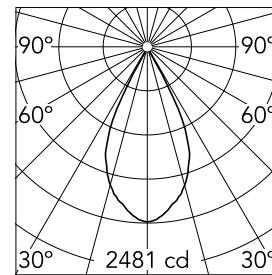

Main specifications

Number of heads	1	Net lumen (lm)	1371
Lamp category	LED	Mountings	Track
Power (W)	20W	Environment	Indoor
CCT (K)	3500K		
CRI	97		

Optical

Lighting type	Direct
LED type	LED array
Light distribution	Symmetric
Optical type	Wide flood
Beam angle (°)	50
Beam angle C90-270 (°)	50

Physical

Color	Anthracite	Spot diameter (mm)	60
Orientation	Adjustable	Length (mm)	111
Weight (kg)	0.57		
Tilt (°)	90		
Rotation (°)	360		

Camera 60 Potenciometer

Honeycomb
08.0176.14