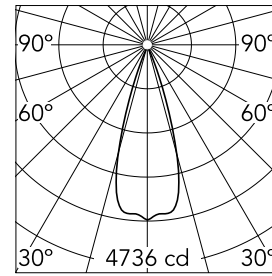

Main specifications

Number of heads	1	Net lumen (lm)	1403
Lamp category	LED	Mountings	Track
Power (W)	20W	Environment	Indoor dry location
CCT (K)	3500K		
CRI	97		

Optical

Lighting type	Direct
LED type	LED array
Light distribution	Symmetric
Optical type	Flood
Beam angle (°)	34
Beam angle C90-270 (°)	34

Physical

Color	Textured White	Spot diameter (mm)	60
Orientation	Adjustable	Length (mm)	111
Weight (kg)	0.57		
Tilt (°)	90		
Rotation (°)	360		

Camera 60 Non Dimmable

Honeycomb
08.0176.14