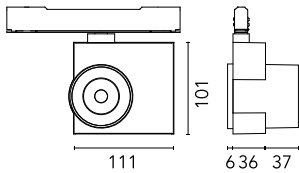

Main specifications

Number of heads	1	Net lumen (lm)	1403
Lamp category	LED	Mountings	Track
Power (W)	20W	Environment	Indoor dry location
CCT (K)	3500K		
CRI	97		

Optical

Lighting type	Direct
LED type	LED array
Light distribution	Symmetric
Optical type	Flood
Beam angle (°)	34
Beam angle C90-270 (°)	34

Physical

Color	Textured White	Spot diameter (mm)	60
Orientation	Adjustable	Length (mm)	111
Weight (kg)	0.57		
Tilt (°)	90		
Rotation (°)	360		

Camera 60 Non Dimmable

Honeycomb
08.0176.14