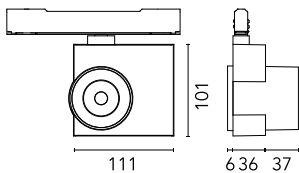

Main specifications

Number of heads	1	Net lumen (lm)	1403
Lamp category	LED	Mountings	Track
Power (W)	20W	Environment	Indoor dry location
CCT (K)	3500K		
CRI	97		

Optical

Lighting type	Direct
LED type	LED array
Light distribution	Symmetric
Optical type	Flood
Beam angle (°)	34
Beam angle C90-270 (°)	34

Physical

Color	Anthracite	Spot diameter (mm)	60
Orientation	Adjustable	Length (mm)	111
Weight (kg)	0.57		
Tilt (°)	90		
Rotation (°)	360		

Camera 60 Non Dimmable

Honeycomb
08.0176.14