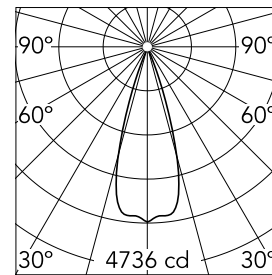

Main specifications

Number of heads	1	Net lumen (lm)	1403
Lamp category	LED	Mountings	Track
Power (W)	20W	Environment	Indoor dry location
CCT (K)	3500K		
CRI	97		

Optical

Lighting type	Direct
LED type	LED array
Light distribution	Symmetric
Optical type	Flood
Beam angle (°)	34
Beam angle C90-270 (°)	34

Physical

Color	Anthracite	Spot diameter (mm)	60
Orientation	Adjustable	Length (mm)	111
Weight (kg)	0.57		
Tilt (°)	90		
Rotation (°)	360		

Camera 60 Non Dimmable

Honeycomb
08.0176.14