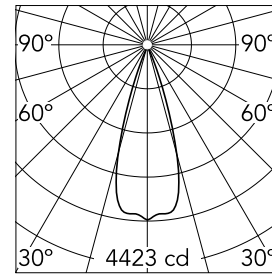

Main specifications

Number of heads	1	Net lumen (lm)	1310
Lamp category	LED	Mountings	Track
Power (W)	20W	Environment	Indoor dry location
CCT (K)	3000K		
CRI	97		

Optical

Lighting type	Direct
LED type	LED array
Light distribution	Symmetric
Optical type	Flood
Beam angle (°)	34
Beam angle C90-270 (°)	34

Physical

Color	Anthracite	Spot diameter (mm)	60
Orientation	Adjustable	Length (mm)	111
Weight (kg)	0.57		
Tilt (°)	90		
Rotation (°)	360		

Camera 60 Non Dimmable

Honeycomb
08.0176.14