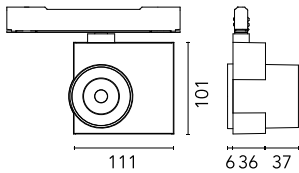

Main specifications

Number of heads	1	Net lumen (lm)	1310
Lamp category	LED	Mountings	Track
Power (W)	20W	Environment	Indoor dry location
CCT (K)	3000K		
CRI	97		

Optical

Lighting type	Direct
LED type	LED array
Light distribution	Symmetric
Optical type	Flood
Beam angle (°)	34
Beam angle C90-270 (°)	34

Physical

Color	Anthracite	Spot diameter (mm)	60
Orientation	Adjustable	Length (mm)	111
Weight (kg)	0.57		
Tilt (°)	90		
Rotation (°)	360		

Camera 60 Non Dimmable

Honeycomb
08.0176.14