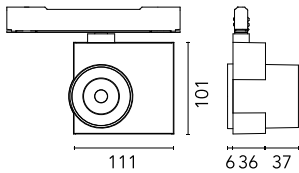

Main specifications

Number of heads	1	Net lumen (lm)	1299
Lamp category	LED	Mountings	Track
Power (W)	20W	Environment	Indoor dry location
CCT (K)	3000K		
CRI	97		

Optical

Lighting type	Direct
LED type	LED array
Light distribution	Symmetric
Optical type	Spot
Beam angle (°)	15
Beam angle C90-270 (°)	15

Physical

Color	Anthracite	Spot diameter (mm)	60
Orientation	Adjustable	Length (mm)	111
Weight (kg)	0.57		
Tilt (°)	90		
Rotation (°)	360		

Camera 60 Non Dimmable

Honeycomb
08.0175.14