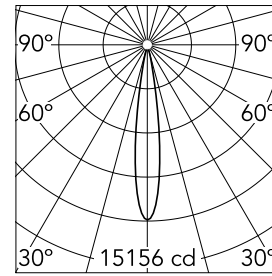

Main specifications

Number of heads	1	Net lumen (lm)	1299
Lamp category	LED	Mountings	Track
Power (W)	20W	Environment	Indoor dry location
CCT (K)	3000K		
CRI	97		

Optical

Lighting type	Direct
LED type	LED array
Light distribution	Symmetric
Optical type	Spot
Beam angle (°)	15
Beam angle C90-270 (°)	15

Physical

Color	Anthracite	Spot diameter (mm)	60
Orientation	Adjustable	Length (mm)	111
Weight (kg)	0.57		
Tilt (°)	90		
Rotation (°)	360		

Camera 60 Non Dimmable

Honeycomb
08.0175.14