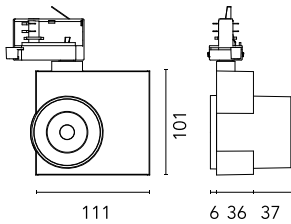

Camera 60 GA-69 Potenciometer

New

■ 09.8119.DR.PC - Anthracite

Spotlight to be installed on 3-phase track with LED light source. 220- 240V, 50-60Hz power supply integrated.

Main specifications

Number of heads	1	Net lumen (lm)	1371
Lamp category	LED	Mountings	Track GA
Power (W)	20W	Environment	Indoor dry location
CCT (K)	3500K		
CRI	97		

Optical

Lighting type	Direct
LED type	LED array
Light distribution	Symmetric
Optical type	Wide flood
Beam angle (°)	50
Beam angle C90-270 (°)	50

Beam Angle:	50°		
h(m)	E(lx)	D(m)	
1	2481	0.94	
2	620	1.89	
3	276	2.83	
4	155	3.77	
5	99	4.72	

Luminous flux luminaire
1371 lm

Electrical

Frequency (Hz)	50/60	Insulation class	I
Dimmable	Yes		
Driver	Integrated		
Driver type	Dimmer on board		
Emergency	Without		

Physical

Color	Anthracite	Spot diameter (mm)	60
Orientation	Adjustable	Length (mm)	111
Weight (kg)	0.57		
Tilt (°)	90		
Rotation (°)	360		