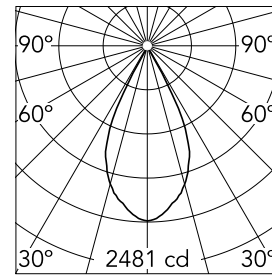

Camera 60 GA-69 Potenciometer

New

■ 09.8119.DR.PC - Anthracite

Spotlight to be installed on 3-phase track with LED light source. 220- 240V, 50-60Hz power supply integrated.

Main specifications

Number of heads	1	Net lumen (lm)	1371
Lamp category	LED	Mountings	Track GA
Power (W)	20W	Environment	Indoor dry location
CCT (K)	3500K		
CRI	97		

Optical

Lighting type	Direct
LED type	LED array
Light distribution	Symmetric
Optical type	Wide flood
Beam angle (°)	50
Beam angle C90-270 (°)	50

Beam Angle:	50°		
h(m)	E(lx)	D(m)	
1	2481	0.94	
2	620	1.89	
3	276	2.83	
4	155	3.77	
5	99	4.72	

Luminous flux luminaire
1371 lm

Electrical

Frequency (Hz)	50/60	Insulation class	I
Dimmable	Yes		
Driver	Integrated		
Driver type	Dimmer on board		
Emergency	Without		

Physical

Color	Anthracite	Spot diameter (mm)	60
Orientation	Adjustable	Length (mm)	111
Weight (kg)	0.57		
Tilt (°)	90		
Rotation (°)	360		