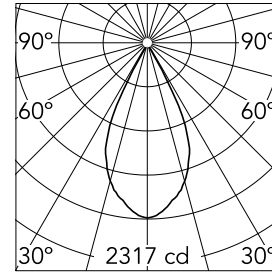

Camera 60 GA-69 Potenciometer

New

09.8114.DR.PC - Anthracite

Spotlight to be installed on 3-phase track with LED light source. 220- 240V, 50-60Hz power supply integrated.

Main specifications

Number of heads	1	Net lumen (lm)	1280
Lamp category	LED	Mountings	Track GA
Power (W)	20W	Environment	Indoor dry location
CCT (K)	3000K		
CRI	97		

Optical

Lighting type	Direct
LED type	LED array
Light distribution	Symmetric
Optical type	Wide flood
Beam angle (°)	50
Beam angle C90-270 (°)	50

Beam Angle:	50°		
h(m)	E(lx)	D(m)	
1	2317	0.94	
2	579	1.89	
3	257	2.83	
4	145	3.77	
5	93	4.72	

Luminous flux luminaire
1280 lm

Electrical

Frequency (Hz)	50/60	Insulation class	I
Dimmable	Yes		
Driver	Integrated		
Driver type	Dimmer on board		
Emergency	Without		

Physical

Color	Anthracite	Spot diameter (mm)	60
Orientation	Adjustable	Length (mm)	111
Weight (kg)	0.57		
Tilt (°)	90		
Rotation (°)	360		