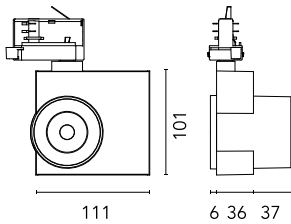

Camera 60 GA-69 Potenciometer

New

09.8114.DR.PC - Anthracite

Spotlight to be installed on 3-phase track with LED light source. 220- 240V, 50-60Hz power supply integrated.

Main specifications

Number of heads	1	Net lumen (lm)	1280
Lamp category	LED	Mountings	Track GA
Power (W)	20W	Environment	Indoor dry location
CCT (K)	3000K		
CRI	97		

Optical

Lighting type	Direct
LED type	LED array
Light distribution	Symmetric
Optical type	Wide flood
Beam angle (°)	50
Beam angle C90-270 (°)	50

Beam Angle:	50°		
h(m)	E(lx)	D(m)	
1	2317	0.94	
2	579	1.89	
3	257	2.83	
4	145	3.77	
5	93	4.72	

Luminous flux luminaire
1280 lm

Electrical

Frequency (Hz)	50/60	Insulation class	I
Dimmable	Yes		
Driver	Integrated		
Driver type	Dimmer on board		
Emergency	Without		

Physical

Color	Anthracite	Spot diameter (mm)	60
Orientation	Adjustable	Length (mm)	111
Weight (kg)	0.57		
Tilt (°)	90		
Rotation (°)	360		