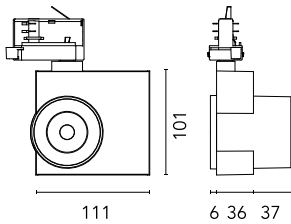

Camera 60 GA-69 Potenciometer

New

09.8110.DR.PC - Anthracite

Spotlight to be installed on 3-phase track with LED light source. 220- 240V, 50-60Hz power supply integrated.

Main specifications

| | | | |
|-----------------|-------|----------------|---------------------|
| Number of heads | 1 | Net lumen (lm) | 711 |
| Lamp category | LED | Mountings | Track GA |
| Power (W) | 13W | Environment | Indoor dry location |
| CCT (K) | 3000K | | |
| CRI | 97 | | |

Optical

| | |
|------------------------|------------|
| Lighting type | Direct |
| LED type | LED array |
| Light distribution | Symmetric |
| Optical type | Super spot |
| Beam angle (°) | 9 |
| Beam angle C90-270 (°) | 9 |

| | | |
|-------------|------|------------|
| Beam Angle: | 9° | |
| | h(m) | E(lx) D(m) |
| | 1 | 22666 0.16 |
| | 2 | 5667 0.32 |
| | 3 | 2518 0.48 |
| | 4 | 1417 0.63 |
| | 5 | 907 0.79 |

Luminous flux luminaire
711 lm

Physical

| | | | |
|--------------|------------|--------------------|-----|
| Color | Anthracite | Spot diameter (mm) | 60 |
| Orientation | Adjustable | Length (mm) | 111 |
| Weight (kg) | 0.57 | | |
| Tilt (°) | 90 | | |
| Rotation (°) | 360 | | |