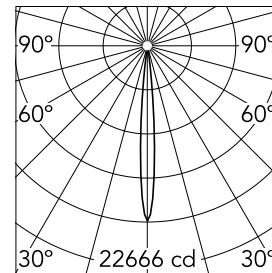

Camera 60 GA-69 Potenciometer

New

09.8110.DR.PC - Anthracite

Spotlight to be installed on 3-phase track with LED light source. 220- 240V, 50-60Hz power supply integrated.

Main specifications

| | | | |
|-----------------|-------|----------------|---------------------|
| Number of heads | 1 | Net lumen (lm) | 711 |
| Lamp category | LED | Mountings | Track GA |
| Power (W) | 13W | Environment | Indoor dry location |
| CCT (K) | 3000K | | |
| CRI | 97 | | |

Optical

| | |
|------------------------|------------|
| Lighting type | Direct |
| LED type | LED array |
| Light distribution | Symmetric |
| Optical type | Super spot |
| Beam angle (°) | 9 |
| Beam angle C90-270 (°) | 9 |

| | | |
|-------------|------|------------|
| Beam Angle: | 9° | |
| | h(m) | E(lx) D(m) |
| | 1 | 22666 0.16 |
| | 2 | 5667 0.32 |
| | 3 | 2518 0.48 |
| | 4 | 1417 0.63 |
| | 5 | 907 0.79 |

Luminous flux luminaire
711 lm

Physical

| | | | |
|--------------|------------|--------------------|-----|
| Color | Anthracite | Spot diameter (mm) | 60 |
| Orientation | Adjustable | Length (mm) | 111 |
| Weight (kg) | 0.57 | | |
| Tilt (°) | 90 | | |
| Rotation (°) | 360 | | |